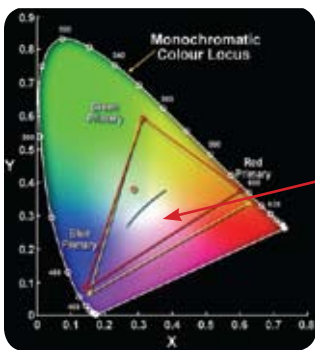

- Express start-up & cool down
- Built in speaker for multi media use
- Long Lamp Life – 3000 hours standard

Optoma Colour Enhancement Technology maximises colour accuracy for deeper saturated colours

Optoma guarantees colour quality will remain as new for 10 years*

Optoma Colour Enhancement Technology

Specifications

	DS306
Native Resolution	SVGA 800 x 600
Compressed Resolution	SXGA (1280 x 1024)
Brightness	2000/1500L (BRIGHT/STD mode)
Contrast	2000:1
Noise Level	30dB
Lamp Life	3000/2000 (STD/BRIGHT mode)**
Display Technology	Single 0.55" SVGA type X DMD chip DLP® Technology by Texas Instruments
Weight / Dimensions (W x D x H)	2 kg / 259 x 188 x 71.5mm
Remote Control	Full Function Remote Mouse and Direct Source selecting
INPUTS:	15 Pin D-Sub VGA (SCART & Component via adaptor) S-Video 4 Pin Mini Din Composite RCA 3.5mm Stereo Jack USB (remote mouse)
Audio	1 x 1W Speaker
Aspect Ratio	4:3 Native, 16:9 Compatible
Keystone Correction	± 18 Degrees Vertical
On Screen Display	16 Languages: English, German, French, Italian, Spanish, Portuguese, Polish, Dutch, Russian, Finnish, Swedish, Greek, Norwegian/Danish, Hungarian, Czech & Arabic
Video Compatibility	PAL SECAM 576i/p, NTSC 480i/p, HD 720p/1080i
Uniformity	85%
Displayable Colours	16.7 Million
Projection Lens	F=2.41 ~ 2.55, f=21.79 ~ 23.99mm, 1.1x Manual Focus
Throw Ratio	1.95 ~ 2.15:1 (Projection Distance:Image Width)
Projection Distance	1.2 - 12m
Image Size	0.70 - 7.70m (27.49" - 303.12") Diagonal 4:3
Horizontal Scan Rate	15 - 100kHz
Vertical Scan Rate	43 - 85Hz
Power Supply	100-240V, 50-60Hz with PFC Power Supply
Power Consumption	260W Maximum < 10W Standby mode
Operating Conditions	Operating: 5 - 40 °C, 80% Humidity (Max), 3000m Altitude (Max)
Security	One Kensington Lock Port, Password Protection
Standard Accessories	Lens Cover, AC Power Cord, VGA Cable, USB Cable, Full Function Remote, Batteries x 2, Quick Start Guide, CD User Manual, Warranty, WEEE Card
RoHS	Compliant
Lamp Warranty	6 months or 1000 hours - whichever is soonest
Warranty	Warranty may vary by country. Please see www.optomaeurope.com or ask your local supplier for details
Colour Guarantee	10 Years