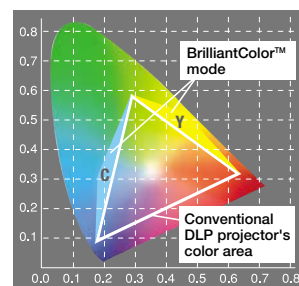

BrilliantColor™ Technology and MitsubishiElectric's Engineering Yields Superior Color Performance

BrilliantColor™ Technology is Texas Instruments' latest innovation for richer colors and better imaging for vibrant displays. At MitsubishiElectric, we developed a 6-segment color wheel that includes RGBWYC. Apart from the typical red, green, blue and white, we added yellow and cyan segments to display a wider color spectrum. In addition, we coded our color algorithms to emphasize brightness or color modes, designed to match the environment where the EX53U is used.

Together with selective lamp powered modulation techniques, the EX53U with BrilliantColor™ technology acts intelligently to boost colors to improve the intensity and vibrancy of an entire display. For instance, when projecting an already-bright screen image, the lamp is programmed to provide brighter, more vivid colors. In contrast, if the image shows genuine color reproduction, the algorithm delivers just the right colors with the appropriate radiance for maximum visual impact.

*BrilliantColor is a trademark of Texas Instruments.