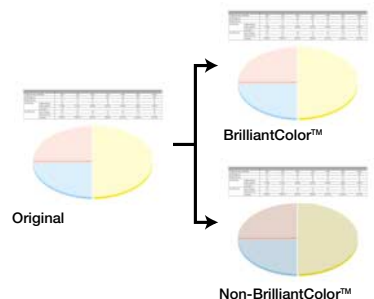

BrilliantColor™ Technology and MitsubishiElectric's Engineering Yields Superior Color Performance

BrilliantColor™ Technology is Texas Instruments' latest innovation for richer colors and better imaging for vibrant displays. At MitsubishiElectric, we developed a 6-segment color wheel that includes RGBWYC. Apart from the typical red, green, blue and white, we added yellow and cyan segments to display a wider color spectrum. In addition, we coded our color algorithms to emphasize brightness or color modes, designed to match the environment where the EX53U is used.

Together with selective lamp powered modulation techniques, the EX53U with BrilliantColor™ technology acts intelligently to boost colors to improve the intensity and vibrancy of an entire display. For instance, when projecting an already-bright screen image, the lamp is programmed to provide brighter, more vivid colors. In contrast, if the image shows genuine color reproduction, the algorithm delivers just the right colors with the appropriate radiance for maximum visual impact.

*BrilliantColor is a trademark of Texas Instruments.