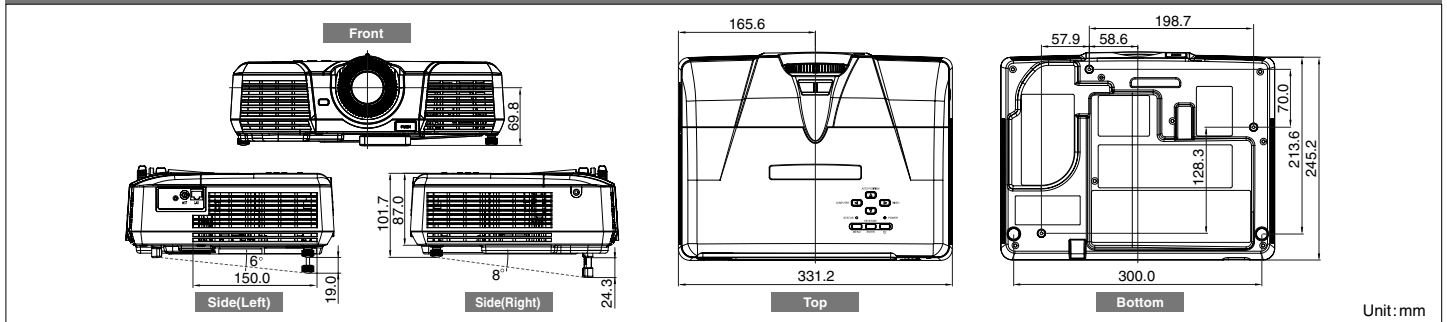

Dimensions