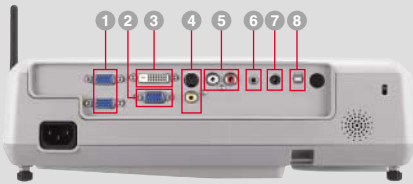

*BrilliantColor is a trademark of Texas Instruments.

NEW

EX53U
Mobile XGA

Input and Output Terminals

- 1 PC / Component Video input (mini D-sub 15pin)
- 2 PC / Component Video output 3 DVI-D (with HDCP)
- 4 S-Video / RCA 5 Audio input [RCA jack (L/R)]
- 6 Audio input (stereo mini jack) 7 Audio output
- 8 USB terminal for Page Up/Down

Wireless Antenna and RJ45 Terminal

Wireless antenna and RJ45 terminal incorporated into the side of the projector.
*RJ45 terminal is not for control, but used only for sending images from computer.

Specifications