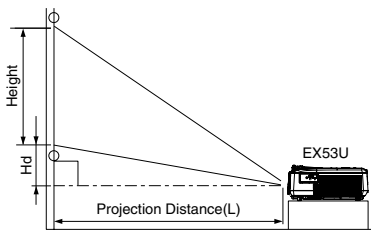

*Operation not guaranteed on Vista.

*All brand names and product names are trademarks, registered trademarks or trade names of their respective holders.

Dimensions

Screen size and Projection distance

As seen from the side

Screen size chart

Screen (4:3 aspect ratio)						Distance from screen (L)				Height projected image (Hd)	
Diagonal size	Width (W)		Height (H)		Shortest		Longest		Height projected image (Hd)		
inch	cm	inch	cm	inch	cm	inch	m	inch	m	inch	cm
40	102	32	81	24	61	51	1.3	62	1.6	1.8	5
60	152	48	122	36	91	77	2.0	94	2.4	2.7	7
80	203	64	163	48	122	103	2.6	125	3.2	3.6	9
100	254	80	203	60	152	129	3.3	157	4.0	4.5	11
150	381	120	305	90	229	195	4.9	236	6.0	6.8	17
200	508	160	406	120	305	260	6.6	315	8.0	9.0	23
250	635	200	508	150	381	326	8.3	394	10.0	11.3	29
300	762	240	610	180	457	391	9.9	-	-	13.5	34

Screen (16:9 aspect ratio)						Distance from screen (L)				Height projected image (Hd)	
Diagonal size	Width (W)		Height (H)		Shortest		Longest		Height projected image (Hd)		
inch	cm	inch	cm	inch	cm	inch	m	inch	m	inch	cm
40	102	35	89	20	50	56	1.4	68	1.7	5.2	13
60	152	52	133	29	75	84	2.1	102	2.6	7.9	20
80	203	70	177	39	100	113	2.9	137	3.5	10.5	27
100	254	87	221	49	125	141	3.6	171	4.4	13.1	33
150	381	131	332	74	187	213	5.4	258	6.5	19.6	50
200	508	174	443	98	249	284	7.2	344	8.7	26.2	66
250	635	218	553	123	311	356	9.0	430	10.9	32.7	83
300	762	261	664	147	374	427	10.8	-	-	39.3	100